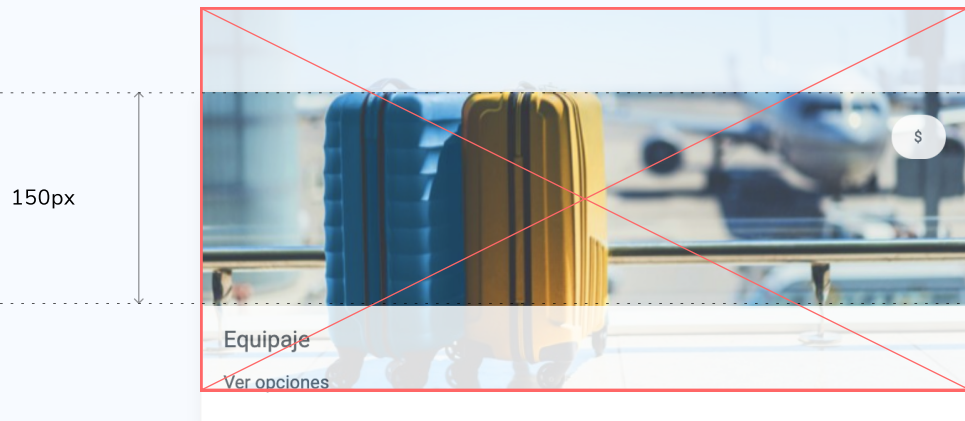

E-commerce

Images requirements

Size:

Min. size: **150px x 300px**

Max. size: **450px x 900px**

The images are positioned centered on the container with a fluid behavior, it is important to maintain the rectangular relationship.

Format:

The allowed formats are **PNG, JPG, SVG**.

We recommend using **JPG** compression format for raster images and **SVG** for vector images.